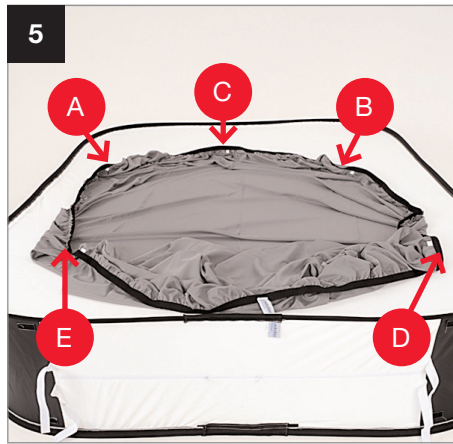

Attaching a HiLite Bottletop

LL_B5000015 / JUN17

During 2021 all Lastolite By Manfrotto products were rebranded to Manfrotto. The illustrations within these instructions may feature both Lastolite by Manfrotto and Manfrotto branded products. Depending on the timing of your purchase and retailers stock availability, you may have received/will receive either a Lastolite By Manfrotto or Manfrotto branded version. Please be assured the product is exactly the same, just branded differently.

Attaching a HiLite Bottletop