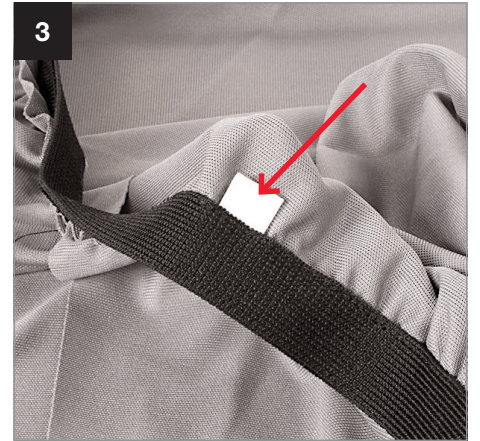

Attaching a HiLite Bottletop

LL_B5000015 / JUN17

During 2021 all Lastolite By Manfrotto products were rebranded to Manfrotto. The illustrations within these instructions may feature both Lastolite by Manfrotto and Manfrotto branded products. Depending on the timing of your purchase and retailers stock availability, you may have received/will receive either a Lastolite By Manfrotto or Manfrotto branded version. Please be assured the product is exactly the same, just branded differently.

Attaching a HiLite Bottletop